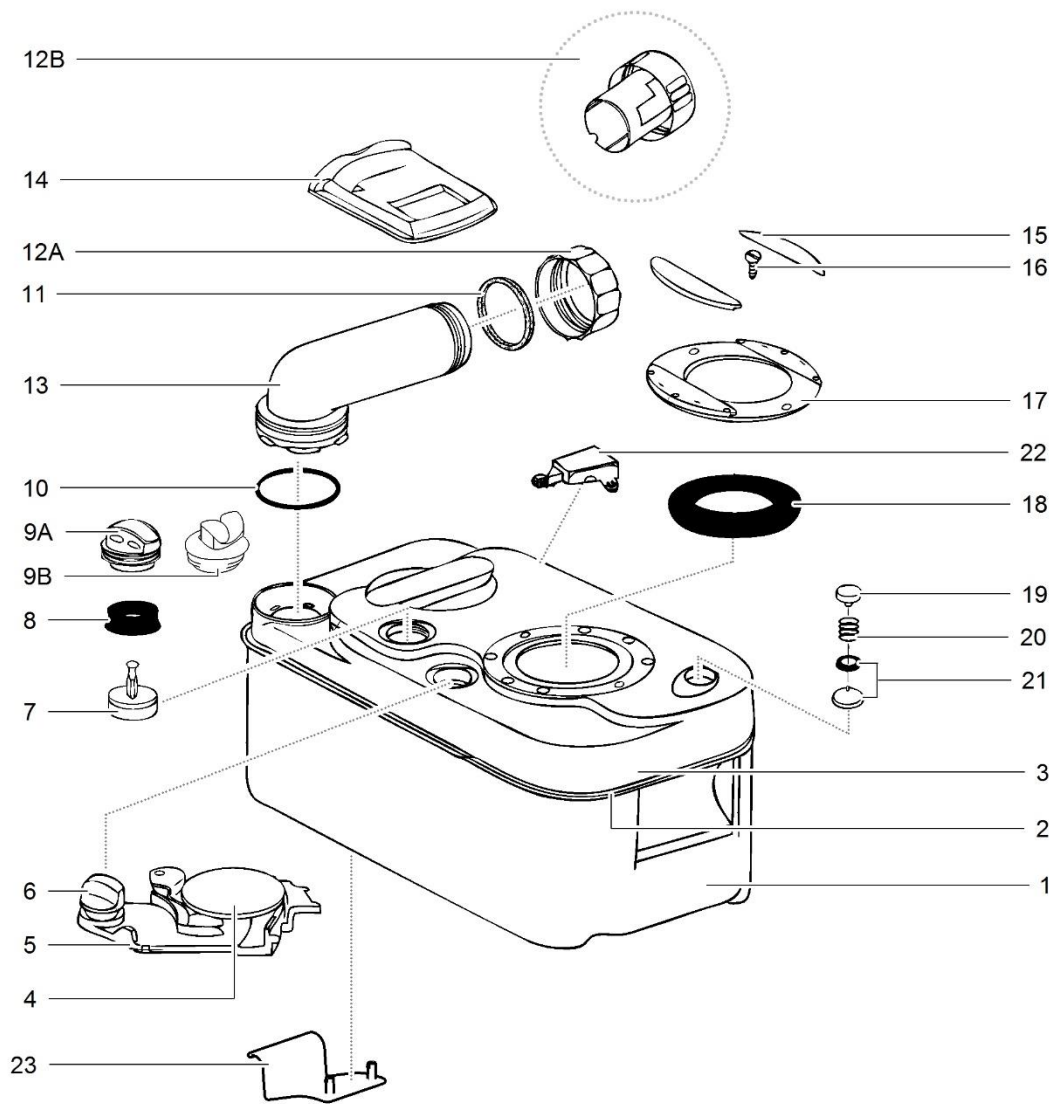

LE1159_C200-Waste-holding Tank_1114-V03

		Spare part number	Spare part number	Spare part number	Colours available
1	Waste-holding tank lower				
2	Weld waste-holding tank				
3	Waste-holding tank upper				
4	Blade	23847			
5	Blade arm				
6	Blade opener	23743			78
7	Foam		23722		74
8	Seal automatic vent	21528			
9A	Upper automatic vent				
9B	Upper automatic vent outside vent			23788 <i>for outside vent version</i>	74
10	O-ring				
11	Cap seal	16195			
12	Dump cap		16384		
12A	Measuring cup		25810	16196	74, 78
13	Pour out spout				
14	Sliding cover	21333			74
15	Screw cover				
16	Screw				
17	Seal cover				
18	Lip seal	23721			
19	Vent button				
20	Spring		07524		78
21	Seal retainer				
22	Floatarm	23726			
23	Tank lock clip	23849			78
	Waste-holding tank complete				<i>Refer to page 26</i>