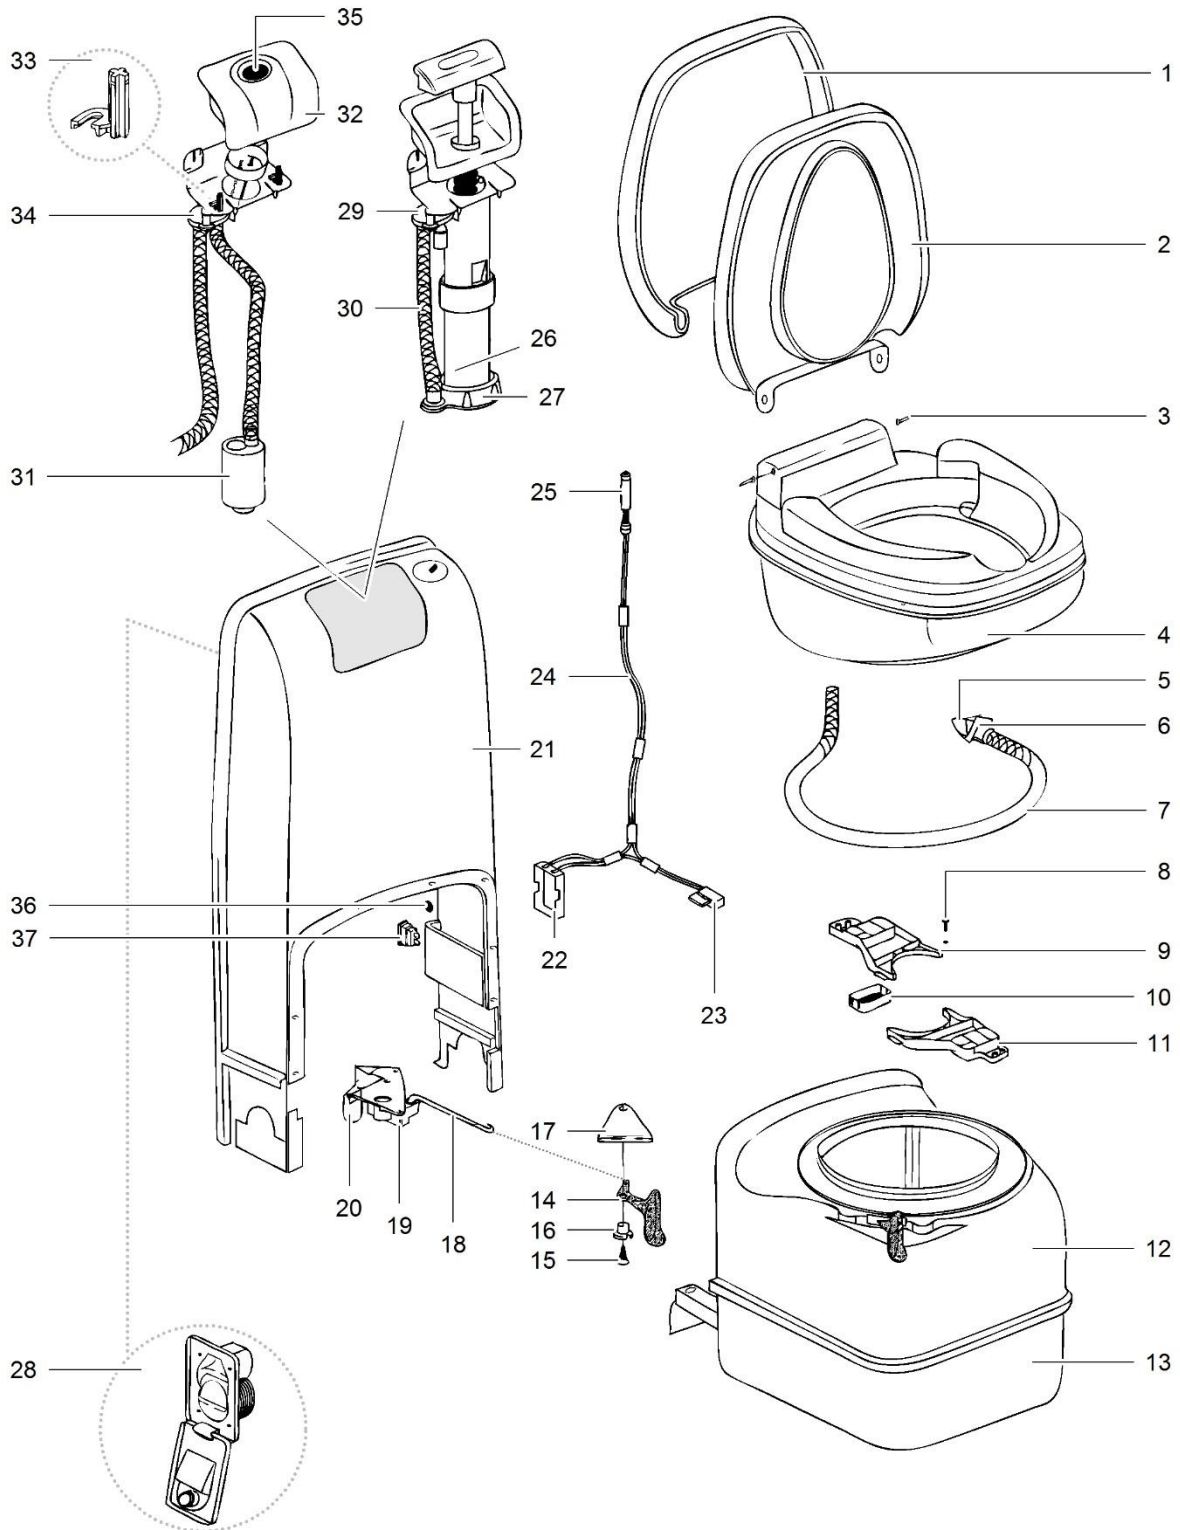

LE1158_C200S-CS-Toilet_0414-V02

		Spare part number	Spare part number	Colours available
1	Cover			
2	Seat		23706	62
3	Hinge pin	23707		62
4	Bowl	23853		62
5	Vacuumbreaker	16833		
6	Electric valve			
7	Hose nut	23851	23709	
8	Hose barb			
9	O-ring			
10	Nozzle		23710	62
11	Watertube			
12	Watertube supply			
13	Waterfuse bracket			
14	Fuse	21766		
15	Reedswitch	23714		62
16	Screw			
17	Bowl retainer bracket			
18	Magnet basket			
19	Bowl retainer bracket			
20	Base upper			
21	Base lower			
22	Handle			
23	Screw		23713	74
24	Bushing			
25	Seal handle			
26	Link			
27	Saddle	23848	23850	
28	Saddle bracket		<i>for outside vent version</i>	
28	Saddle bracket outside vent			
29	Console			
30	Level indicator led	23718		
31	Switch panel			
32	Flush switch	23716	23846	62
33	Bezel			

LE1157_C200-CW/CWE_0115-V04

		Spare part number	Spare part number	Colours available
1	Cover			
2	Seat		23706	62
3	Hinge pin	23707		
4	Bowl	23853		62
5	O-ring			
6	Nozzle		23710	62
7	Watersupply tube			
8	Screw			
9	Bowl retainer bracket			
10	Magnet basket			
11	Bowl retainer bracket			
12	Base upper			
13	Base lower			
14	Handle			
15	Screw		23713	74
16	Bushing			
17	Seal handle			
18	Link			
19	Saddle		23848	
20	Saddle bracket			
	Saddle bracket outside vent	23850		
21	Console			
22	Battery container			
23	Reed switch	23714 <i>CWE model</i>		62
24	Wiring harness		23738	
25	Level indicator led		<i>CW model</i>	
26	Manual pump	23739		62
27	Pump retainer	23845		
28	Waterfill door	<i>refer to 'Spare List Exteriors'</i>		
29	Vacuum breaker	16833		
30	Water tube			
31	Pump	16374		
32	Bezel			
33	Adaptor bezel		23771	62
34	Vacuum breaker	16833		
35	Switch	23792		
36	Drain plug	23852		74
37	Fuse	21766		