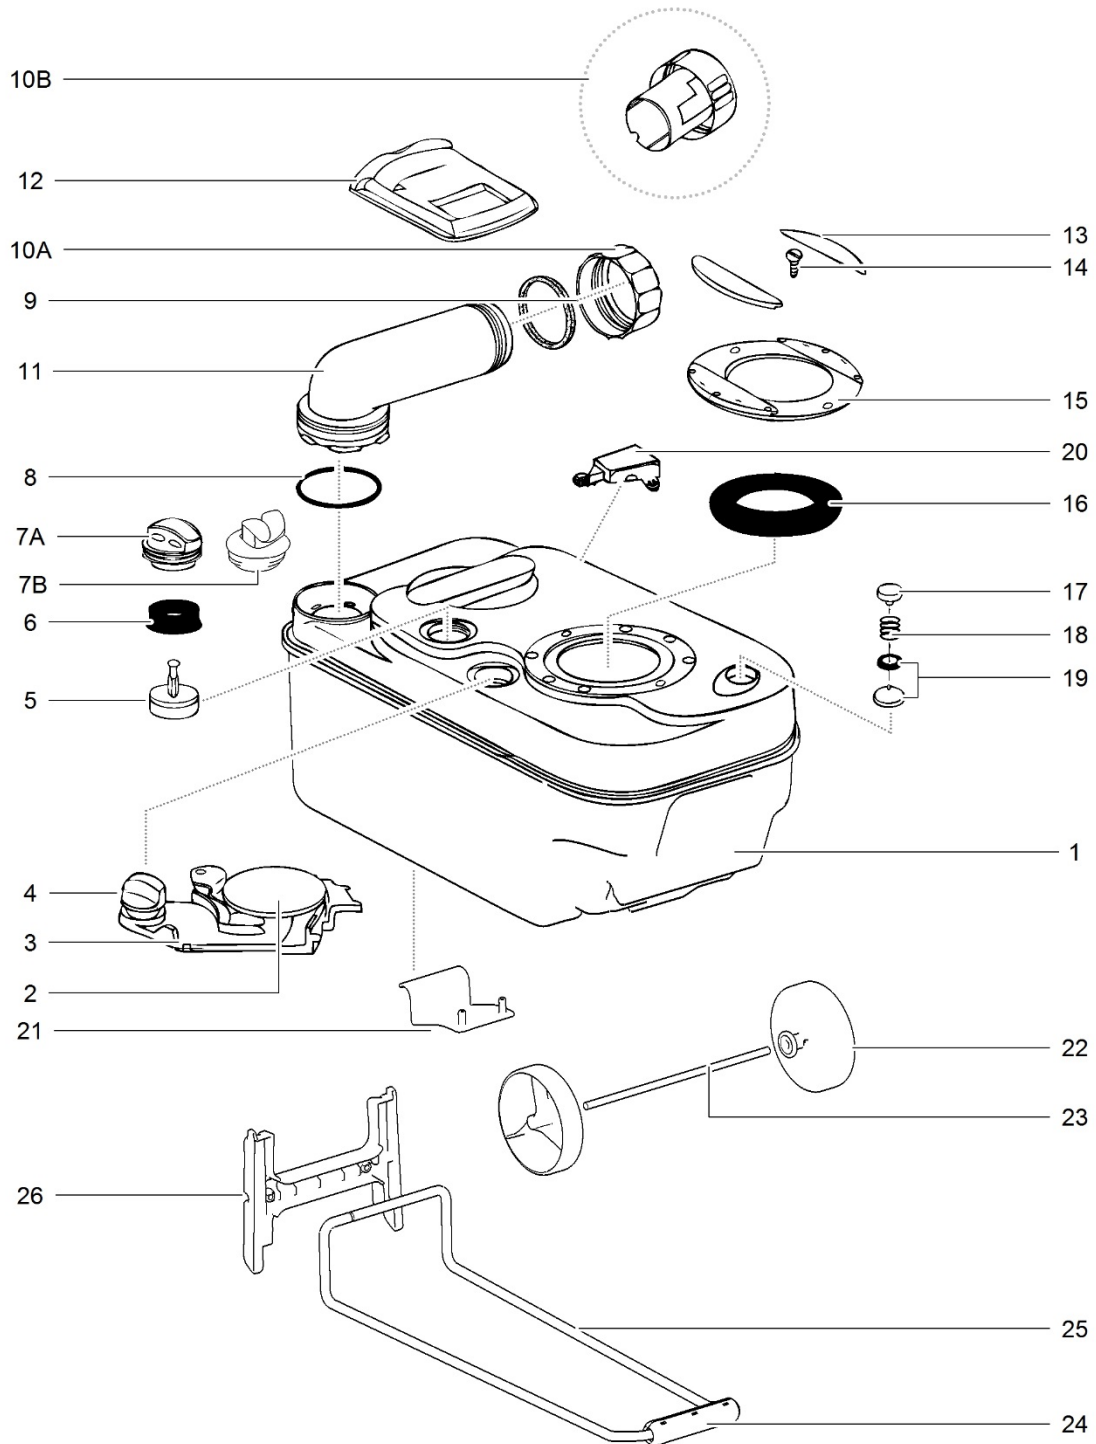

LE1158_C200S-CS-Toilet_0414-V02

		Spare part number	Spare part number	Colours available
1	Cover			
2	Seat		23706	62
3	Hinge pin	23707		62
4	Bowl	23853		62
5	Vacuumbreaker	16833		
6	Electric valve			
7	Hose nut	23851	23709	
8	Hose barb			
9	O-ring			
10	Nozzle		23710	62
11	Watertube			
12	Watertube supply			
13	Waterfuse bracket			
14	Fuse	21766		
15	Reedswitch	23714		62
16	Screw			
17	Bowl retainer bracket			
18	Magnet basket			
19	Bowl retainer bracket			
20	Base upper			
21	Base lower			
22	Handle			
23	Screw		23713	74
24	Bushing			
25	Seal handle			
26	Link			
27	Saddle	23848	23850	
28	Saddle bracket		<i>for outside vent version</i>	
28	Saddle bracket outside vent			
29	Console			
30	Level indicator led	23718		
31	Switch panel			
32	Flush switch	23716	23846	62
33	Bezel			

LE1157_C200-CW/CWE_0115-V04

		Spare part number	Spare part number	Colours available
1	Cover			
2	Seat		23706	62
3	Hinge pin	23707		
4	Bowl	23853		62
5	O-ring			
6	Nozzle		23710	62
7	Watersupply tube			
8	Screw			
9	Bowl retainer bracket			
10	Magnet basket			
11	Bowl retainer bracket			
12	Base upper			
13	Base lower			
14	Handle			
15	Screw		23713	74
16	Bushing			
17	Seal handle			
18	Link			
19	Saddle		23848	
20	Saddle bracket			
	Saddle bracket outside vent	23850		
21	Console			
22	Battery container			
23	Reed switch	23714 <i>CWE model</i>		62
24	Wiring harness		23738	
25	Level indicator led		<i>CW model</i>	
26	Manual pump	23739		62
27	Pump retainer	23845		
28	Waterfill door	<i>refer to 'Spare List Exteriors'</i>		
29	Vacuum breaker	16833		
30	Water tube			
31	Pump	16374		
32	Bezel			
33	Adaptor bezel		23771	62
34	Vacuum breaker	16833		
35	Switch	23792		
36	Drain plug	23852		74
37	Fuse	21766		